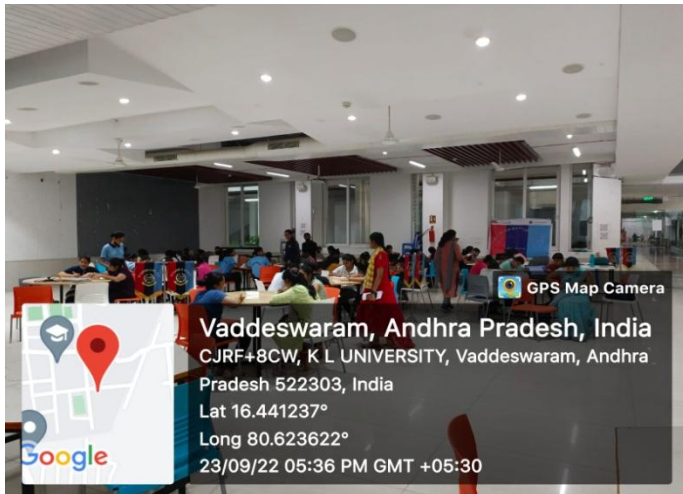

Phone No. 08645 - 350200; www.klef.ac.in; www.klef.edu.in; www.kluniversity.in

Admin Off: 29-36-38, Museum Road, Governorpet, Vijayawada - 520 002. Ph: +91 - 866 - 3500122, 2577715, 2576129.

A Report on event "Events for Worlds Rivers Day" conducted on 23/09/2022 at KL University.

KL Deemed to be University has conducted "Events for Worlds rivers day" on 23rd September, 2022 at KLEF in SAC hall, R& D block .

10(A) Girl Battalion NCC has conducted an event on "Worlds rivers day Celebrations All cadets of all the 3years students have attended and have taken active participation in the event ,cadets spoke about importance of rivers day and many important aspects of water in our daily lives. Rank ceremony and b certificates have been issued to cadets of Y20 and guest lecture is given by Dr. Sujatha Assoc.Prof., Dep.of Che, on importance of rivers latter its followed by refreshments and all together took part in singing of national anthem and then prizes have been given for the winners of competitions of essay writing ,elocution and quiz that were conducted on 23sept 2022 on the eve of World rives day ,under the guidance of Dr. A. Pavani C/T 10(A)Girls BN NCC and student coordinator Mr. Chandra sekhar.

Date of event: 23-09-2022

Name of event: WORLD RIVERS DAY EVENTS

Venue: KLEF, Vaddeswaram

No of Students Participated: 98

Event Photos: