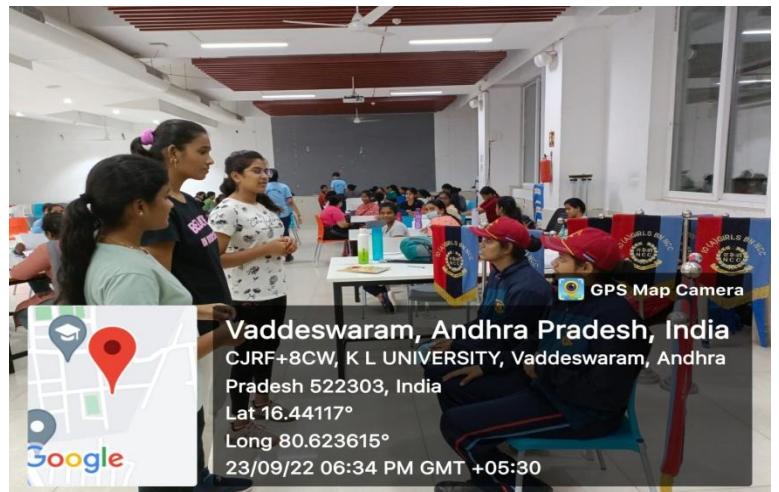

Phone No. 08645 - 350200; www.klef.ac.in; www.klef.edu.in; www.kluniversity.in

Admin Off: 29-36-38, Museum Road, Governorpet, Vijayawada - 520 002. Ph: +91 - 866 - 3500122, 2577715, 2576129.

A Report on event "Events for Worlds Rivers Day" conducted on 23/09/2022 at KL University.

KL Deemed to be University has conducted "Events for Worlds rivers day" on 23rd September, 2022 at KLEF in SAC hall, R& D block .

10(A) Girl Battalion NCC has conducted an event on "Worlds rivers day Celebrations All cadets of all the 3years students have attended and have taken active participation in the event ,cadets spoke about importance of rivers day and many important aspects of water in our daily lives. Rank ceremony and b certificates have been issued to cadets of Y20 and guest lecture is given by Dr. Sujatha Assoc.Prof., Dep.of Che, on importance of rivers latter its followed by refreshments and all together took part in singing of national anthem and then prizes have been given for the winners of competitions of essay writing ,elocution and quiz that were conducted on 23sept 2022 on the eve of World rives day ,under the guidance of Dr. A. Pavani C/T 10(A)Girls BN NCC and student coordinator Mr. Chandra sekhar.

Date of event: 23-09-2022

Name of event: WORLD RIVERS DAY EVENTS

Venue: KLEF, Vaddeswaram

No of Students Participated: 98

Event Photos: