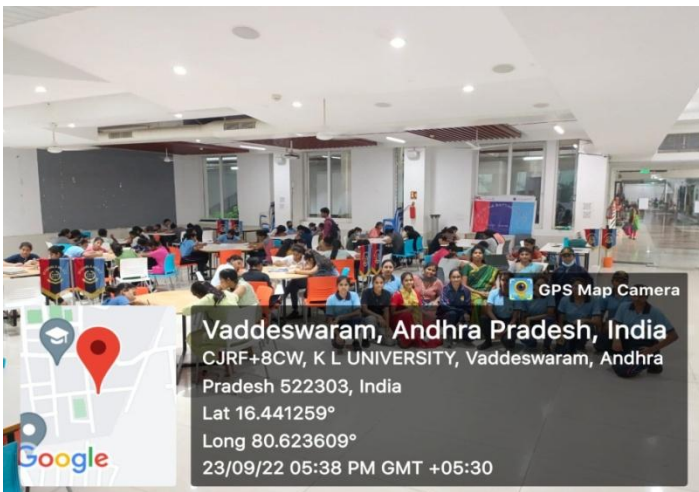

Phone No. 08645 - 350200; www.klef.ac.in; www.klef.edu.in; www.kluniversity.in

Admin Off: 29-36-38, Museum Road, Governorpet, Vijayawada - 520 002. Ph: +91 - 866 - 3500122, 2577715, 2576129.

A Report on event "Events for Worlds Rivers Day" conducted on 23/09/2022 at KL University.

KL Deemed to be University has conducted "Events for Worlds rivers day" on 23rd September, 2022 at KLEF in SAC hall, R& D block .

10(A) Girl Battalion NCC has conducted an event on "Worlds rivers day Celebrations All cadets of all the 3years students have attended and have taken active participation in the event ,cadets spoke about importance of rivers day and many important aspects of water in our daily lives. Rank ceremony and b certificates have been issued to cadets of Y20 and guest lecture is given by Dr. Sujatha Assoc.Prof., Dep.of Che, on importance of rivers latter its followed by refreshments and all together took part in singing of national anthem and then prizes have been given for the winners of competitions of essay writing ,elocution and quiz that were conducted on 23sept 2022 on the eve of World rives day ,under the guidance of Dr. A. Pavani C/T 10(A)Girls BN NCC and student coordinator Mr. Chandra sekhar.

Date of event: 23-09-2022

Name of event: WORLD RIVERS DAY EVENTS

Venue: KLEF, Vaddeswaram

No of Students Participated: 98

Event Photos: